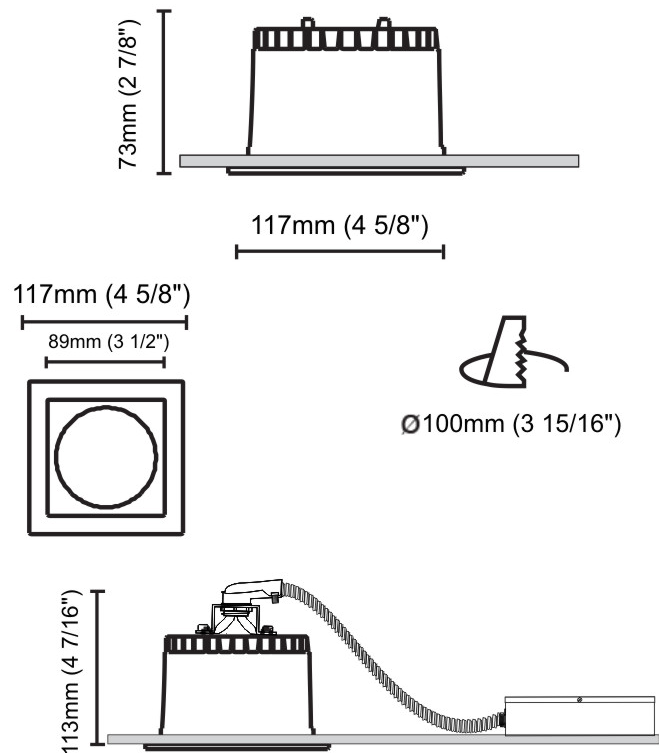

GENERAL

Series: Dixit
Subseries: Dixit RA11
Brand: Ivela
Division: Architectural
Mounting Type: Recessed
Mounting Location: Ceiling
Subcategory: Downlight

PHYSICAL

Shape: Square
Length (mm): 117
Length (in): 4 5/8
Width (mm): 117
Width (in): 4 5/8
Height (mm): 73
Height (in): 2 7/8
Min. Recessing Depth (mm): 113
Min. Recessing Depth (in): 4 1/2
Light Distribution: Direct
Weight (kg): 0.7
Weight (lbs): 1.54
Diffuser: Clear Polycarbonate
Fixture Finish: MWH
Fixture Material: Aluminum Die Cast
Cut-out Measurements: 100mm / 3 15/16"

ELECTRICAL

Lamp Type: LED
Total Output Wattage (W): 12 / 18 / 26
Dimming: Tri-Mode (Non-Dimming and Phase Dimming (120Vac only) and 0-10V Dimming)
Driver Included: No
Driver Location: Recessed Housing
Driver Type: Constant Current - Universal
Driver Class: Class 2
Input Voltage (V): 120 - 277
Constant Current (MA): 350 / 500 / 700

LED

Number of LEDs: 1
Color Temperature (°K): 2700 / 3000 / 4000
Max. Delivered Lumen (lm): 1513 - 1602 / 2092 - 2180 / 2759 - 2848
CRI: >85 CRI
Efficiency (%): 89
Lamp Life (hrs): 50000
Upon Request: 3500K upon request

OPTICAL

Optic°: 55
Adjustability: Fixed
Upon Request: Optic 12° or 30° (mirror-metallized) / 70° (white)

RATINGS AND CERTIFICATIONS

Certified By: Certified for North American Standards
IP rating: IP43
IK Rating: IK08
Glare Rating: ≤ 19